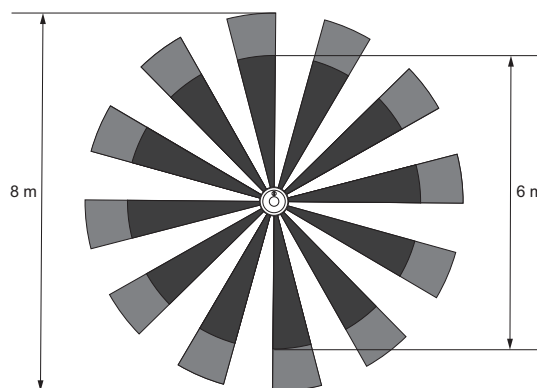

The detector uses one CR123A 3 V Lithium battery.

Fig. 1: Detection area

Technical data

Battery	CR123A 3V lithium battery x 1
Battery life	6 years*
Frequency	868 MHz
Radio frequency range	Over 300 meters in unobstructed space
Operating temperature	-10°...+45°C
Operating humidity	Max. 85 % non-condensing
Protection class	IP20
Dimensions	Ø 106 mm x 30.3 mm
Mounting height	2.7 ...4 m
Detection range	Ø 6...8 m