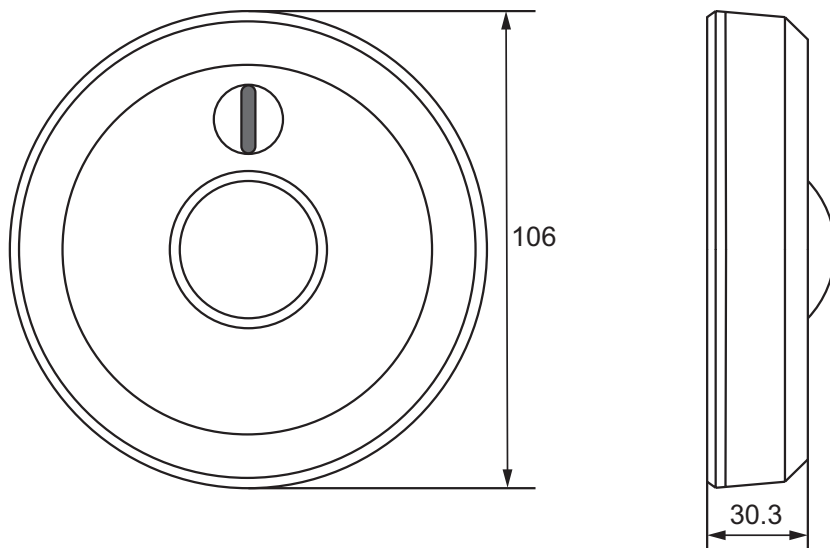

Technical data

Battery	CR123A 3V lithium battery x 1
Battery life	6 years*
Frequency	868 MHz
Radio frequency range	Over 300 meters in unobstructed space
Operating temperature	-10°...+45°C
Operating humidity	Max. 85 % non-condensing
Protection class	IP20
Dimensions	Ø 106 mm x 30.3 mm
Mounting height	2.7 ...4 m
Detection range	Ø 6...8 m

* Battery life is calculated at an average of 20 activations per day

CE

This product carries the CE mark. For more information, see www.regincontrols.com.

Dimensions

Measurements in mm.

Product documentation

The product documentation can be downloaded from www.regincontrols.com.